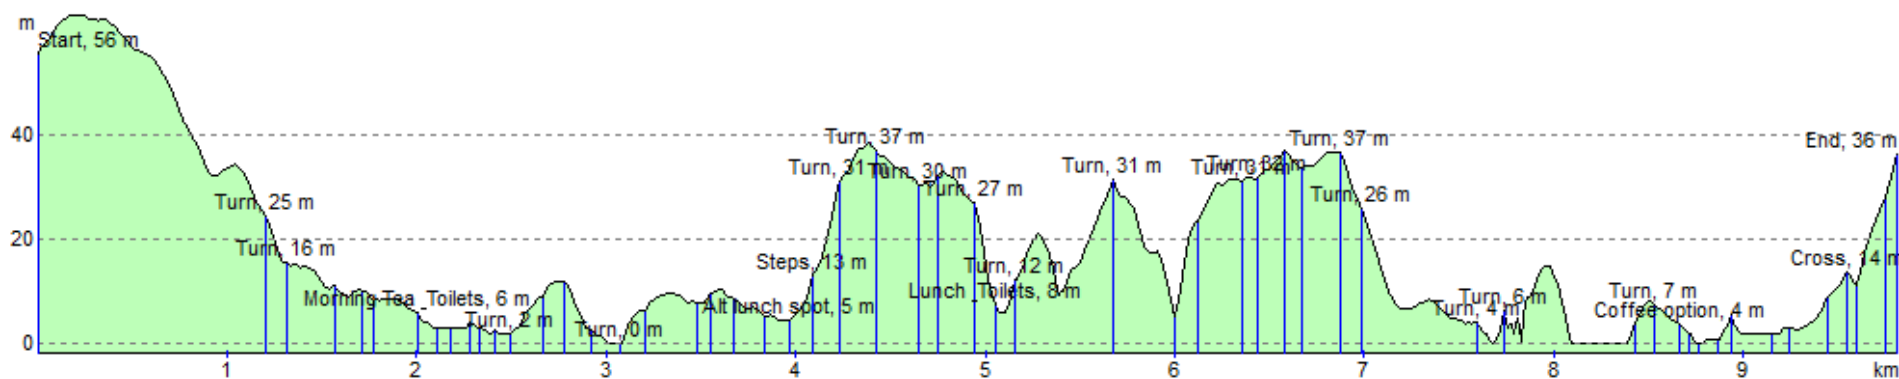

# Route: Penshurst, Hurstville Grove, Oatley Como walk

## Summary

Route Distance: 9.82 km  
 Total Ascent: 213 m

Estimated Time: 3:11  
 Total Descent: 232 m

## Elevation Profile

## Waypoints